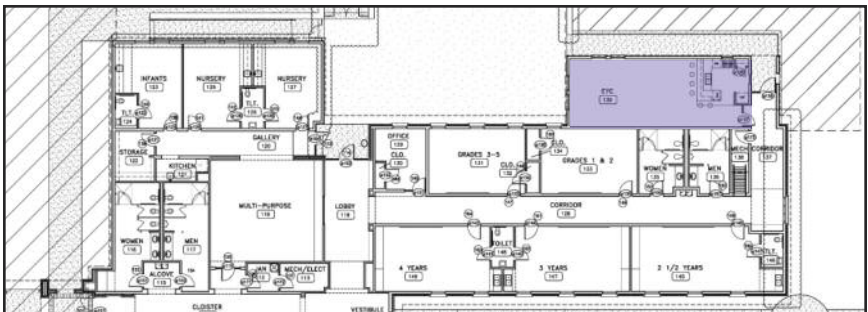

EYC/Senior High Sunday School Room 139 (Max Occupancy: 29)

Item Desc.	Color	Item Number	Page	Quantity	Price per	Ext. Price
Interchange	Wild Cherry, Chocolate, Chocolate					
Activity Table		04118	83	1	$515.35	$515.35
Flavor Seating	Chocolate	11849	27	8	$59.95	$479.60
Leather Like Sofa				2	$1000	$2000
Leather Like Chairs				2	$400	$800
Bar Stools				4	$130	$520
Trash Can				2	$25	$50
Marker Board*					$0	$0
Closet Shelving					$200	$200
Big Screen TV				1	$1500	$1500
DVD Player				1	$200	$200
TV Stand				1	$400	$400
Refrigerator				1	$900	$900
Microwave				1	$150	$150
Miscellaneous					$250	$250
Total:						$7964.95