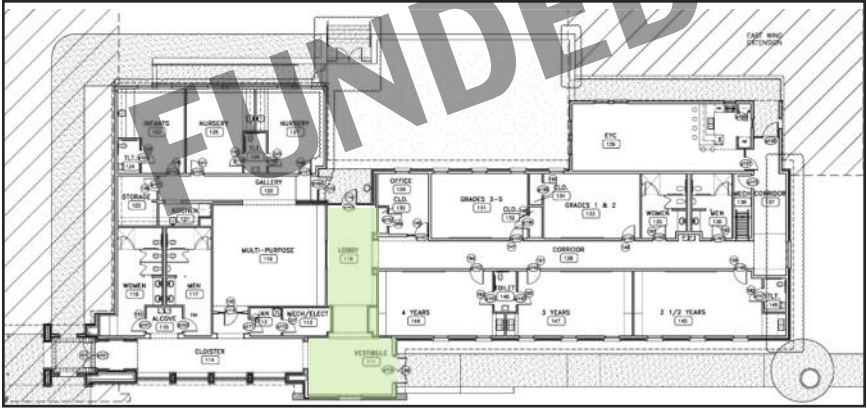

Vestibule / Library Room 111

Item Desc.	Quantity	Price per	Ext. Price
Chair	2	$500	$1000
Rug	1	$1000	$1000
Misc. Furniture		$2000	$2000
Total:			$4000