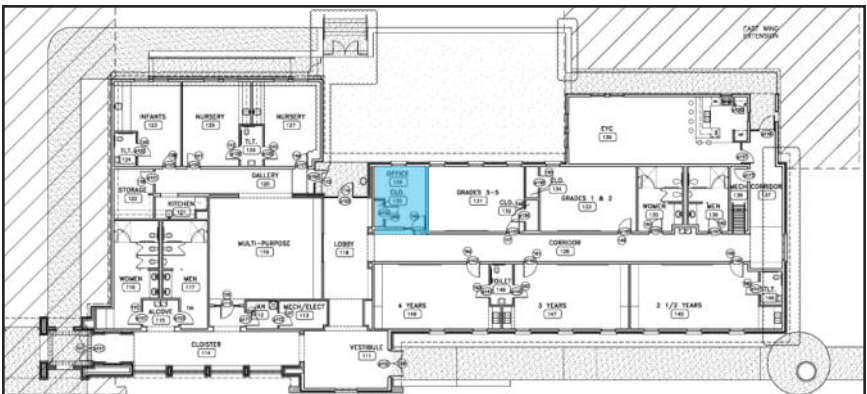

Office Room 129

Item Desc.	Quantity	Price per	Ext. Price
Total:			$2000