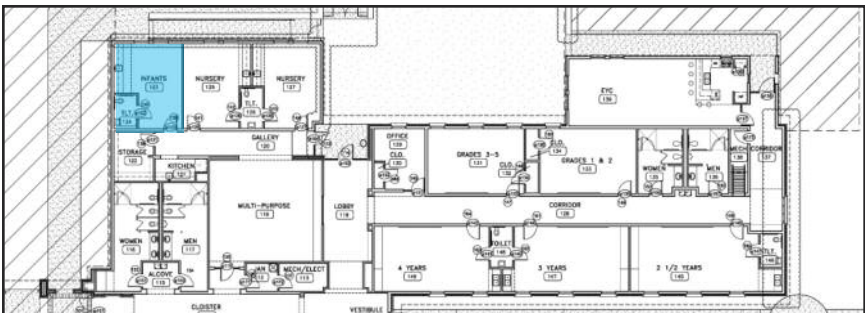

Nursery Room 127 (snack/art)

Item Desc.	Color	Item Number	Page	Quantity	Price per	Ext. Price
Flower Husky Table (1-19", 1-22")	Wild Cherry, Yellow, Yellow	04391	04391	2	\$354.74	\$709.48
Husky Stacking Chairs (9 1/2")	Yellow	00809	205	6	\$63.25	\$379.50
Husky Stacking Chairs (11 1/2")	Yellow	00808	205	6	\$66.25	\$397.50
High Chair				2	\$150	\$300
Toys					\$500	\$500
Total:						\$2286.48

Nursery Room 125 (Future Use)

Total:

\$0

Nursery Room 123 (Infants)

Item Desc.	Quantity	Price per	Ext. Price
Baby Bed	3	\$600	\$1800
Changing Table	1	\$450	\$450
Glider	1	\$400	\$400
Misc.	1	\$500	\$500
Total:			\$3150