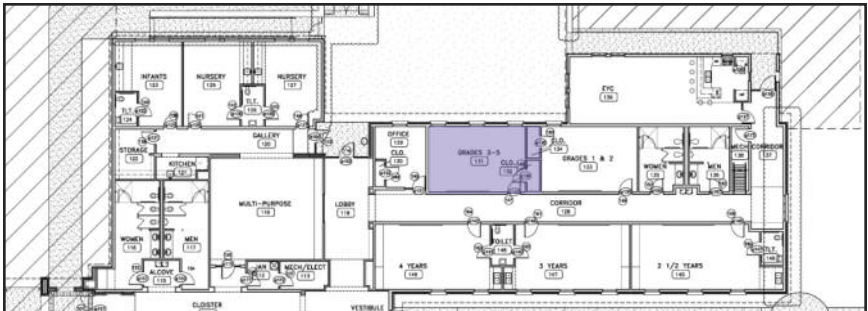

Sunday School 4th – 5th Room 131 (Max Occupancy: 17)

Item Desc.	Color	Item Number	Page	Quantity	Price per	Ext. Price
Interchange Activity Table	Wild Cherry, Chocolate, Chocolate	04118	83	1	$515.35	$515.35
Flavor Seating	Chocolate	11849	27	8	$59.95	$479.60
Futon				1	$400	$400
Bean Bag				3	$150	$450
Trash Can				1	$25	$25
Marker Board*				1	$0	$0
Anything Truck	Navy	21089	221	1	$365	$365
Closet Shelving					$300	$300
Miscellaneous					$250	$250
Total:						$2784.95

*Included in building