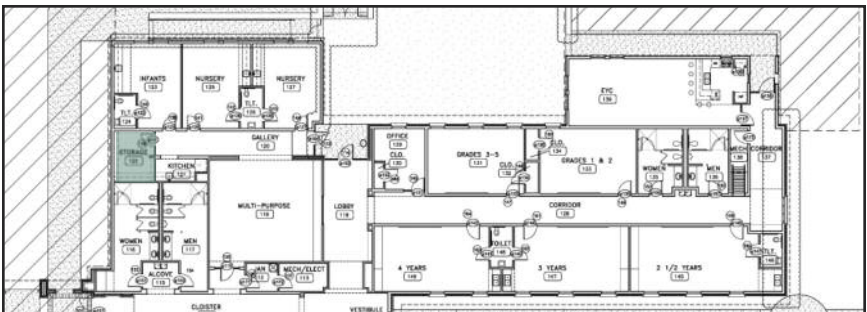

Storage Room 122

Item Desc.	Quantity	Price per	Ext. Price
Misc. Storage Containers, etc.			$500
Total:			$500