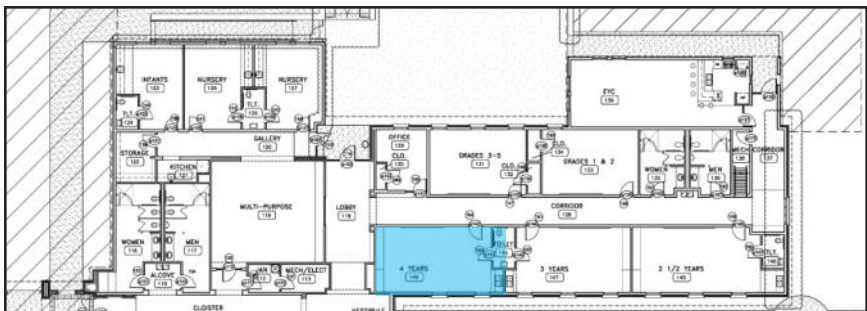

**2 ½ Year-old Preschool / Sunday School Pre-K
Room 149 (Max Occupancy: 18)
Teacher: Betsy Kirk**

Item Desc.	Color	Item Number	Page	Quantity	Price per	Ext. Price
Flower Husky Table (19")	Wild Cherry Cerulean, Cerulean	04391	205	2	$354.74	$709.48
Husky Stacking Chairs (9 ½")	Cerulean	00809	205	12	$63.25	$759.00
Flavor Seating	Chocolate	11849	27	2	$59.95	$119.90
Teacher Table/Desk		01274	93	1	$143	$143
Trash Can				2	$25	$50
Marker Board*				1	$0	$0
Bulletin Board (4x6)				2	$183	$366
Two Sloping Shelf Truck	Cerulean	21110	217	1	$224	$224
Everything Cart	Yellow	21088	221	1	$352	$352
Miscellaneous					$500	$500
Total:						$3223.38

*Included in building