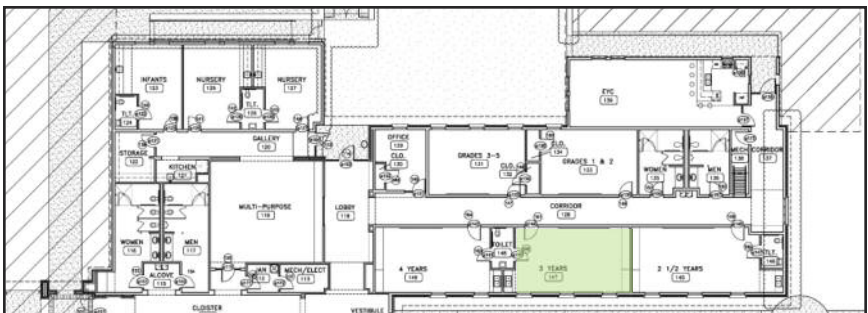

3 Year-old Preschool / Sunday School Kindergarten Room 147 (Max Occupancy: 18) Teacher: Norma Tomberlin

Item Desc.	Color	Item Number	Page	Quantity	Price per	Ext. Price
Rectangle Husky Activity Table (19")	Wild Cherry, Mint, Mint	04321	205	2	$354.74	$709.48
Husky Stacking Chairs (9 1/2")	Mint	00809	205	18	$63.25	$1138.50
Flavor Seating	Chocolate	11849	53	2	$59.95	$119.90
Trash Can				2	$25	$50
Marker Board*				1	$0	$0
Bulletin Board (4x6)				2	$183	$366
Two Sloping Shelf Truck	Mint	21110	217	1	$224	$224
Everything Cart Miscellaneous	Persian Blue	21088	221	1	$352	$352
					$500	$500
Total:						$3459.88

*Included in building