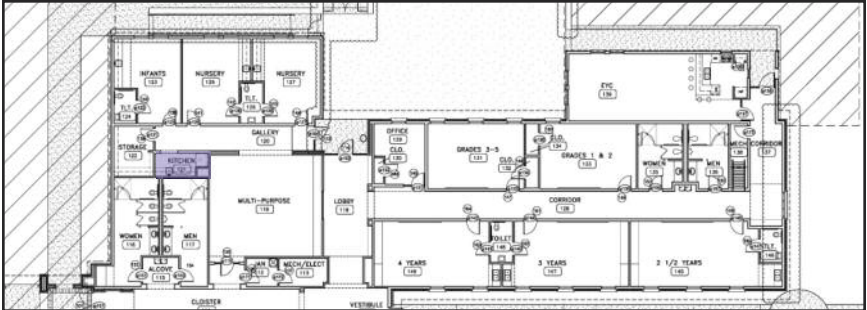

Kitchen Room 121

Item Desc.	Quantity	Price per	Ext. Price
Refrigerator	1	$900	$900
Microwave	1	$150	$150
Hall Gate	1	$200	$200
Misc. Storage Containers, etc.	1	$250	$250
Total:			$1500