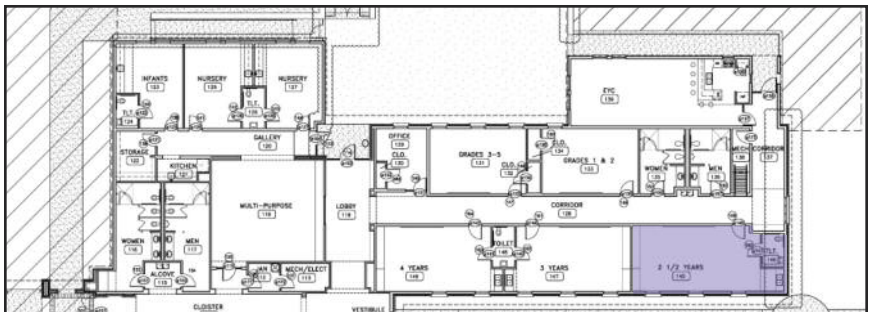

4 Year-old Preschool / Sunday School 1st – 3rd
Room 145 (Max Occupancy: 21)
Teacher: Elise Sandbach

Item Desc.	Color	Item Number	Page	Quantity	Price per	Ext. Price
Flower Husky Table (22")	I-Wild Cherry, Clementine, Clementine I-Wild Cherry, Forest Green, Forest Green I-Wild Cherry, Yellow, Yellow	04391	205	3	$354.74	$1064.22
Husky Stacking Chairs (11 1/2")	6-Clementine 6-Forest Green 6-Yellow	00808	205	18	$66.55	$1197.90
Flavor Seating	Chocolate	11849	53	2	$59.95	$119.90
Trash Can				2	$25	$50
Marker Board*				1	$0	$0
Bulletin Board (4x6)				2	$183	$366
Two Sloping Shelf Truck	Forest Green	21110	217	1	$224	$224
Everything Cart	Clementine	21088	221	1	$352	$352
Sand and Water Table					$300	$300
Miscellaneous					$500	$500
Total:						$4174.02

*Included in building