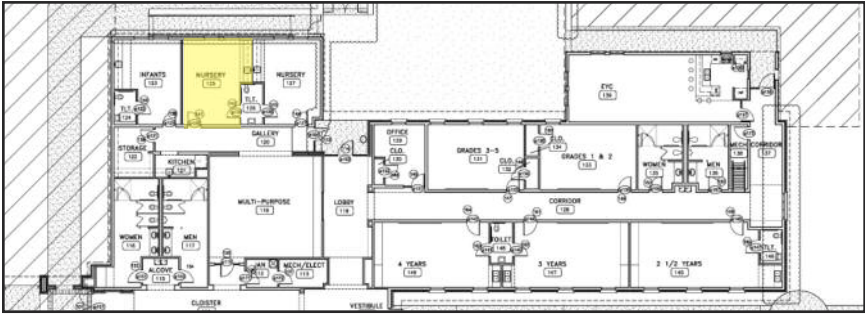

Nursery Room 125 (Future Use)

Total:

$0