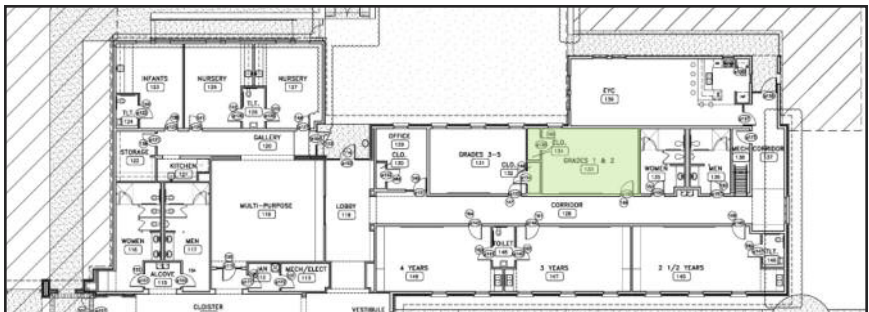

Sunday School 6th – 8th Room 133 (Max Occupancy: 17)

Item Desc.	Color	Item Number	Page	Quantity	Price per	Ext. Price
Interchange Activity Table	Wild Cherry, Chocolate, Chocolate	04118	83	1	$515.35	$515.35
Flavor Seating	Chocolate	11849	27	8	$59.95	$479.60
Futon					$400	$400
Leather Swivel Chair				2	$400	$800
Trash Can				1	$25	$25
Marker Board*					$0	$0
Anything Truck	Forest Green	21089	221	1	$365	$365
Closet Shelving					$300	$300
Miscellaneous					$250	$250
Total:						$3134.95

*Included in building