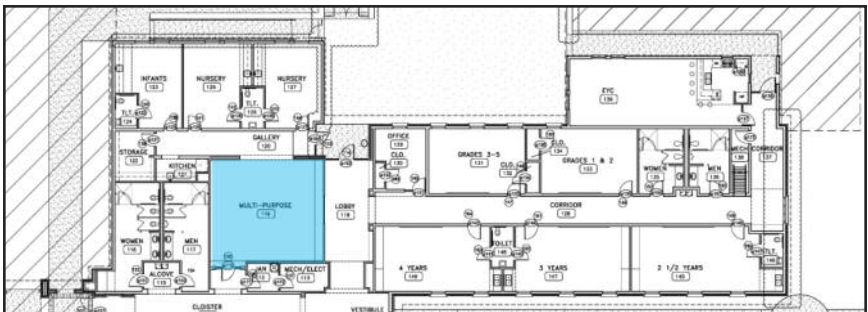

Multi-Purpose Room 119

Item Desc.	Color	Item Number	Page	Quantity	Price per	Ext. Price
Square Husky Activity Table (19")	Wild Cherry, Cerulean, Cerulean	04371	205	1	$270	$270
Husky Stacking Chairs (9 1/2")	Cerulean	00809	205	4	$63.25	$253
Flavor Seating Glider	Chocolate	11849	27	20	$59.95	$1199
Comfortable Chair				2	$500	$1000
Toy Storage				1	$500	$500
Activity Rugs				2	$250	$500
Miscellaneous				1	$250	$250
Total:						$4372