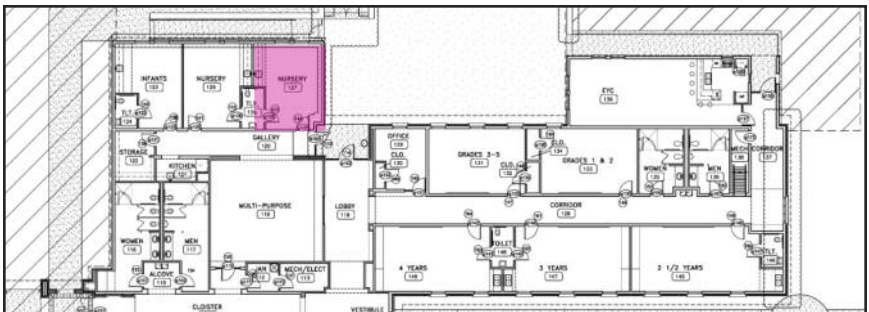

Nursery Room 127 (snack/art)

Item Desc.	Color	Item Number	Page	Quantity	Price per	Ext. Price
Flower Husky Table (1-19", 1-22")	Wild Cherry, Yellow, Yellow	04391	04391	2	$354.74	$709.48
Husky Stacking Chairs (9 1/2")	Yellow	00809	205	6	$63.25	$379.50
Husky Stacking Chairs (11 1/2")	Yellow	00808	205	6	$66.25	$397.50
High Chair				2	$150	$300
Toys					$500	$500
Total:						$2286.48